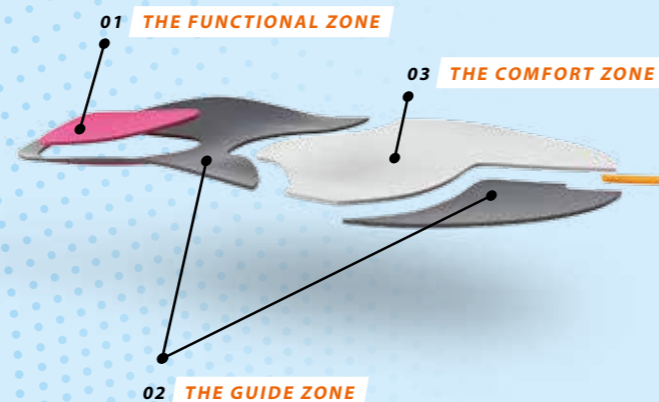

To specifically target and counteract stress and discomfort, we have developed a completely new type of insole with a 3D action principle concept. NovaPED performance relieves, beds, guides and supports your feet thanks to its special design and the material mix with orthopaedic functional materials.

YOUR NovaPED specialist retailer

099993-211

FOR HEALTHY ACTIVITY
IN EVERYDAY LIFE AND LEISURE

NovaPED performance
by schein

NovaPED performance

3D

THREE TIMES
PERFECTLY SOPHISTICATED.

We have created three impact zones, three insole levels and three new functional materials for medical-orthopaedic use for NovaPED performance, which come together to offer the best-possible performance.

NovaPED performance

THREE IMPACT ZONES.

MANY EFFECTS.

The top layer of NovaPED performance consists of three zones that differ from one another in terms of their function, hardness and effect.

- The **functional zone** cushions, absorbs or has an energy-returning effect, depending on the model type.
- The **guide zone** supports the foot in the rear foot area and serves as a gentle pronation aid in the forefoot area.
- The **comfort zone** cushions the motion forces around the metatarsals which are often subject to high levels of stress.

Three impact zones

THREE LEVELS.

MANY FUNCTIONS.

NovaPED performance offers optimum motion control and support from the top layer to the base structure. Motion forces and stress are absorbed.

- **Multi-zone** level with different impact zones
- **Functional level** to reinforce the specific function depending on the model type
- **Bottom level** with a special base structure that guides the foot in the rear foot area and provides relief in the forefoot area