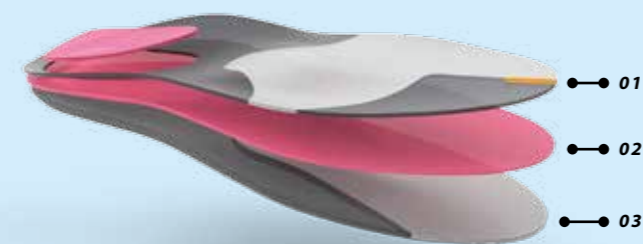

NovaPED performance

THREE IMPACT ZONES.

MANY EFFECTS.

The top layer of NovaPED performance consists of three zones that differ from one another in terms of their function, hardness and effect.

- The **functional zone** cushions, absorbs or has an energy-returning effect, depending on the model type.
- The **guide zone** supports the foot in the rear foot area and serves as a gentle pronation aid in the forefoot area.
- The **comfort zone** cushions the motion forces around the metatarsals which are often subject to high levels of stress.

Three impact zones

THREE LEVELS.

MANY FUNCTIONS.

NovaPED performance offers optimum motion control and support from the top layer to the base structure. Motion forces and stress are absorbed.

- **Multi-zone** level with different impact zones
- **Functional level** to reinforce the specific function depending on the model type
- **Bottom level** with a special base structure that guides the foot in the rear foot area and provides relief in the forefoot area